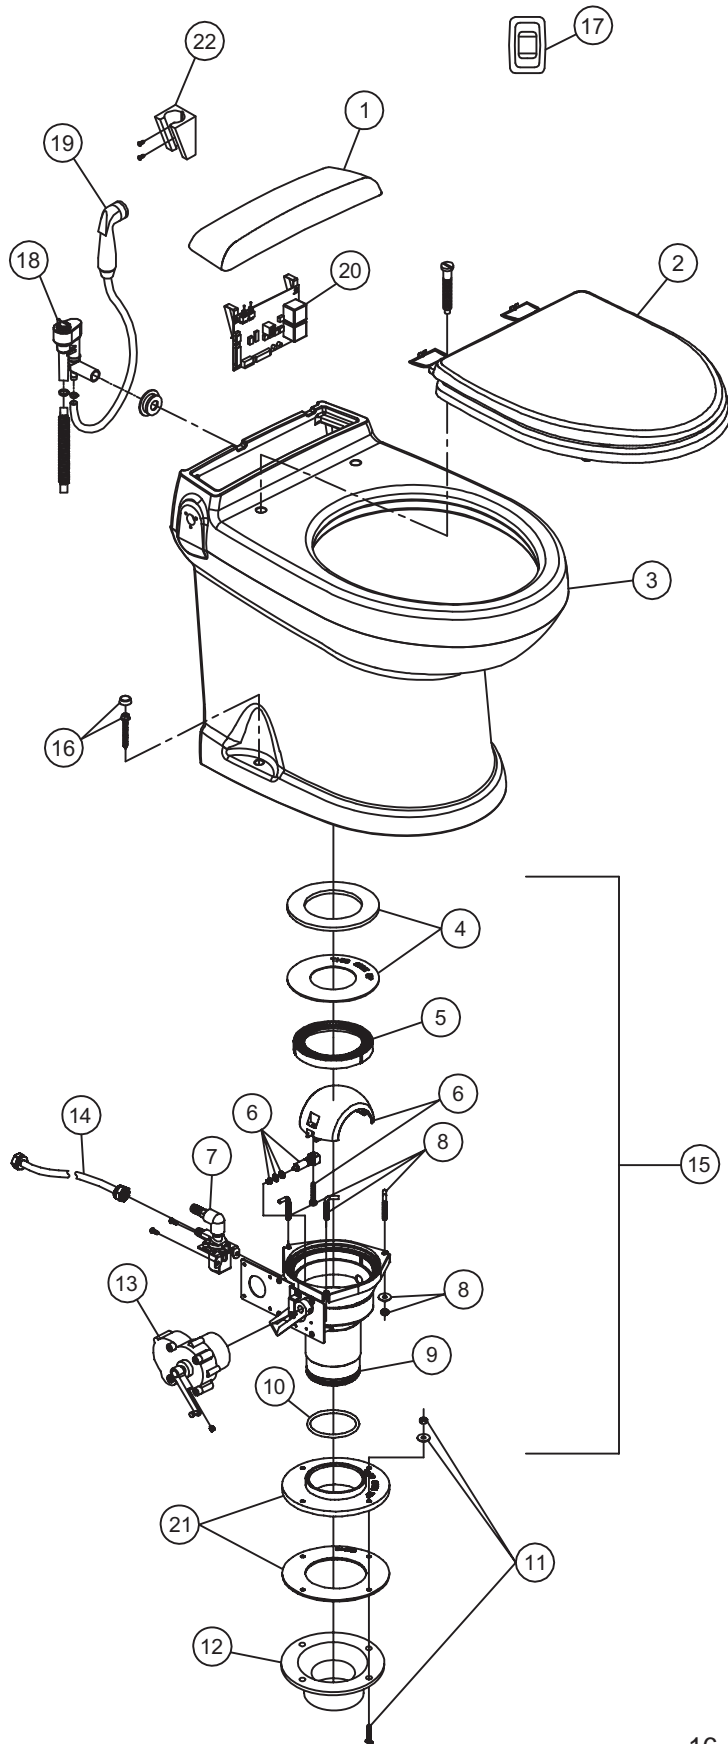

PARTS LIST: Toilet, Gravity Model 3410

ITEM	PART NUMBER	DESCRIPTION
1	385311001	ACCESS COVER, WHITE
	385311002	ACCESS COVER, BONE
2	385311005	SEAT & COVER - WHITE
	385311006	SEAT & COVER - BONE
3	385311007	CHINA BOWL, WHITE
	385311008	CHINA BOWL, BONE
4	385311009	KIT, SEAL PLUG IN BASE
5	385311292	KIT, BASE RING INSERT
6	385310969	SHAFT/ HALF BALL KIT
7	385310821	WATER VALVE w/MOUNTING SCREWS (12VDC)
8	385311011	L- BOLTS/NUTS /WASH/ PLUG IN BASE
9	385311051	BASE PLUG IN (inc. item 8 - 10)
10	385311294	KIT, O'RING PLUG-IN BASE
11	385310064	MOUNTING KIT
12	385343765	FLOOR FLANGE 3" SPIGOT (sold separately)
	385345892	FLOOR FLANGE 3" HUB (sold separately)
	385345889	FLOOR FLANGE 3" MALE PIPE THREAD (sold separately)
	307344653	FLOOR FLANGE 45° SWIVEL (sold separately)
13	385310822	MOTOR & MOUNTING HARDWARE (12VDC)
14	385311018	SUPPLY HOSE
15	385311177	COMPLETE BASE PLUG IN (INCLUDES ITEMS 4 -11 & 13)
16	385310679	MOUNTING KIT - WHITE
	385310785	MOUNTING KIT - BONE
17	385311139	WALL SWITCH - CABLE INC.
18	385311026	VACUUM BREAKER KIT
	385311027	VACUUM BREAKER KIT - WITH SPRAY
19	385310809	KIT, HAND SPRAY-CHROME
20	385311174	CONTROL MODULE 12VDC GRAVITY
21	385311013	FLOOR FLANGE ADAPTER KIT (inc. item 11)
22	385311131	SPRAY BRACKET CHROME
N/S	385310854	ACCESS COVER MOUNTING KIT
N/S	385311417	KIT, BASE DRIVE ARMS