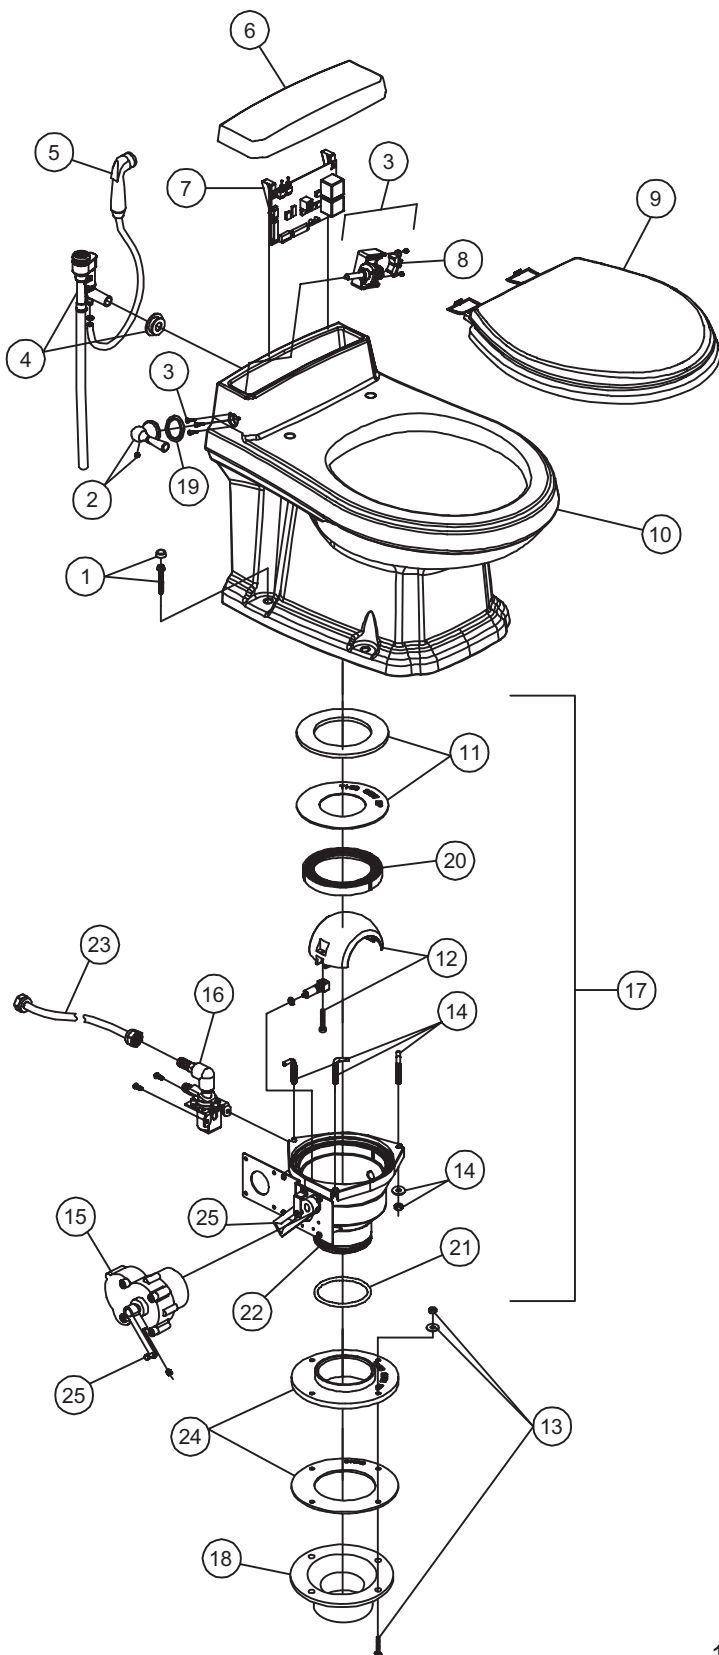

PARTS LIST: Toilet, Gravity Model 3011

ITEM	3011	DESCRIPTION
1	385310813	CHINA BOWL MOUNTING KIT, CHROME
	385310814	CHINA BOWL MOUNTING KIT, GOLD
2	385310962	KIT, FLUSH HANDLE-CHROME (MO)
	385310963	KIT, FLUSH HANDLE-GOLD (MO)
	385311141	KIT, FLUSH HANDLE-NICKLE
3	385310964	KIT, FLUSH MECH (MO) (INCLUDES CABLE)
4	385310807	KIT, VAC BRK'R ASY/PLUGIN BASE
	385310808	KIT, VAC BRK'K SPRAY/PLUGIN BS
5	385310809	KIT, HAND SPRAY-CHROME
	385310873	KIT,SPRAY-EBONY
6	385310851	KIT,ACCESS LID/MAGNUM OPUS WHT
	385310852	KIT,ACCESS LID/MAGNUM OPUS BON
	385310864	KIT,ACCESS LID/MAGNUM OPUS BON
	385310866	KIT,ACCESS LID/MAGNUM OPUS EBY
7	385310887	KIT,MAG OPUS C BOARD-12/TRAV
8	385310965	KIT, ROCKER ST'CH/CABLE (MO)
9	385344013	KIT, SEAT-CV'R MAG OP-WHITE
	385344014	KIT, SEAT-CV'R MAG OP-BONE
	385344018	KIT, SEAT-CV'R MAG OP-PLAT
	385344019	KIT, SEAT-CV'R MAG OP-EBONY
10	385310857	KIT,BOWL 3011/3006 - WHITE
	385310858	KIT,BOWL 3011/3006 - BONE
	385310870	KIT,BOWL 3011/3006/PLAT
	385310872	KIT,BOWL 3011/3006/EBONY
11	385310819	KIT, BALL SEAL/MAGNUM OPUS
12	385310969	KIT, MO HALFB'L/SHAFT AY-WHT
	385310971	KIT, MO HALFB'L/SHAFT AY-EBY
13	385310064	KIT, MOUNT-TRAVELER-506/806
14	385311011	KIT, CON'TO L-BOLT/NUTS/WSHR
15	385310822	MOTOR & MOUNTING HARDWARE (12VDC)
16	385310821	WATER VALVE w/MOUNTING SCREWS (12VDC)
17	385311471	KIT, BASE ASSY MO3011(PLUGIN) (18 NOT INC)
18	385343765	FLOOR FLANGE 3" SPIGOT (sold separately)
	385345892	FLOOR FLANGE 3" HUB (sold separately)
	385345889	FLOOR FLANGE 3" MPT (sold separately)
	307344653	FLOOR FLANGE 45° SWIVEL (sold separately)
19	600344695	WASHER, FLUSH HANDLE
20	385311292	KIT, BASE RING INSERT
21	385311294	KIT, O'RING PLUG-IN BASE
22	385311053	KIT, BASE '06 PLUGIN
23	385311018	KIT, PLUG-IN SUPPLY HOSE
24	385311013	KIT, CON'TO FLOOR FLANGE ADPT (inc. 13)
25	385311417	KIT, BASE DRIVE ARMS
N/S	385310854	ACCESS COVER MOUNTING KIT

* ITEM 17 INCLUDES 11-12,14-16,20-23

* WHENEVER THE BASE IS REMOVED, YOU MUST REPLACE THE L-BOLTS AND NUTS.