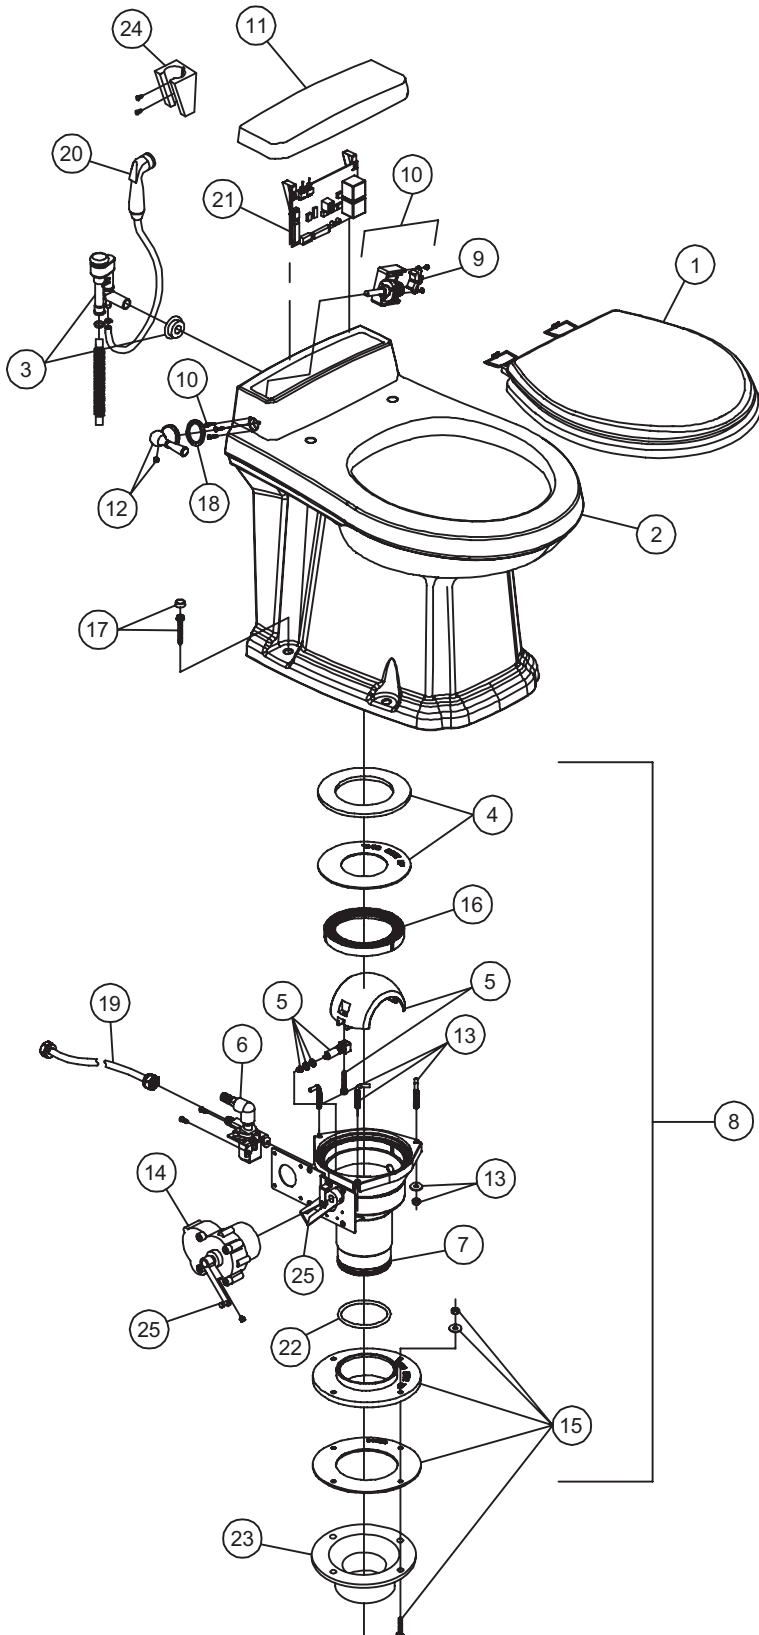

PARTS LIST: Toilet, Gravity Model 3010

ITEM	PART NUMBER	DESCRIPTION
1	385344013	SEAT & COVER , WHITE
	385344014	SEAT & COVER , BONE
	385344018	SEAT & COVER , PLATINUM
	385344019	SEAT & COVER , EBONY
2	385310811	CHINA BOWL, WHITE
	385310812	CHINA BOWL, BONE
	385310867	CHINA BOWL, PLATINUM
	385310869	CHINA BOWL, EBONY
3	385310807	VACUUM BREAKER ASSEMBLY
	385310808	VACUUM BREAKER ASSY-HAND SPRAY MODEL
4	385311009	KIT, SEAL PLUG IN BASE
5	385310969	SHAFT/ HALF BALL KIT
	385310971	SHAFT/HALF BALL KIT EBONY
6	385310821	WATER VALVE w/MOUNTING SCREWS (12VDC)
7	385311051	BASE 3010 PLUG IN
8	385311050	COMPLETE BASE 3010 PLUG IN (INCLUDES ITEMS 4-7, 13-14,16,19,22)
9	385310965	KIT, ROCKER SWITCH w/CABLE
10	385310964	FLUSH CONTROL ASSY (INCLUDES CABLE)
11	385310851	ACCESS COVER, WHITE
	385310852	ACCESS COVER, BONE
	385310864	ACCESS COVER, PLATINUM
	385310866	ACCESS COVER, EBONY
12	385310962	FLUSH HANDLE WITH SET SCREW, CHROME
	385310963	FLUSH HANDLE WITH SET SCREW, GOLD
	385344141	KIT, FLUSH HANDLE-NICKLE
13	385311011	L- BOLTS/NUTS /WASH/ PLUG IN BASE
14	385310822	MOTOR & MOUNTING HARDWARE (12VDC)
15	385311013	FLOOR FLANGE ADAPTER KIT
16	385311292	RING, BASE INSERT
17	385310813	CHINA BOWL MOUNTING KIT, CHROME
	385310814	CHINA BOWL MOUNTING KIT, GOLD
18	600344695	WASHER, FLUSH HANDLE
19	385311018	SUPPLY HOSE
20	385310809	HAND SPRAY; CHROME
	385310873	HAND SPRAY; EBONY
21	385310887	CONTROL MODULE KIT-12VDC
22	385311294	O'RING 3.1 X 3.5 X .21
23	385343765	FLOOR FLANGE 3" SPIGOT (sold separately)
	385345892	FLOOR FLANGE 3" HUB (sold separately)
	385345889	FLOOR FLANGE 3" MALE PIPE THREAD (sold separately)
	307344653	FLOOR FLANGE 45° SWIVEL (sold separately)
24	385311131	BRACKET CHROME (includes screws)
	385311125	BRACKET EBONY (includes screws)
25	385311417	KIT, BASE DRIVE ARMS
N/S	385310854	ACCESS COVER MOUNTING KIT

* WHENEVER THE BASE IS REMOVED, YOU MUST REPLACE THE L-BOLTS AND NUTS.