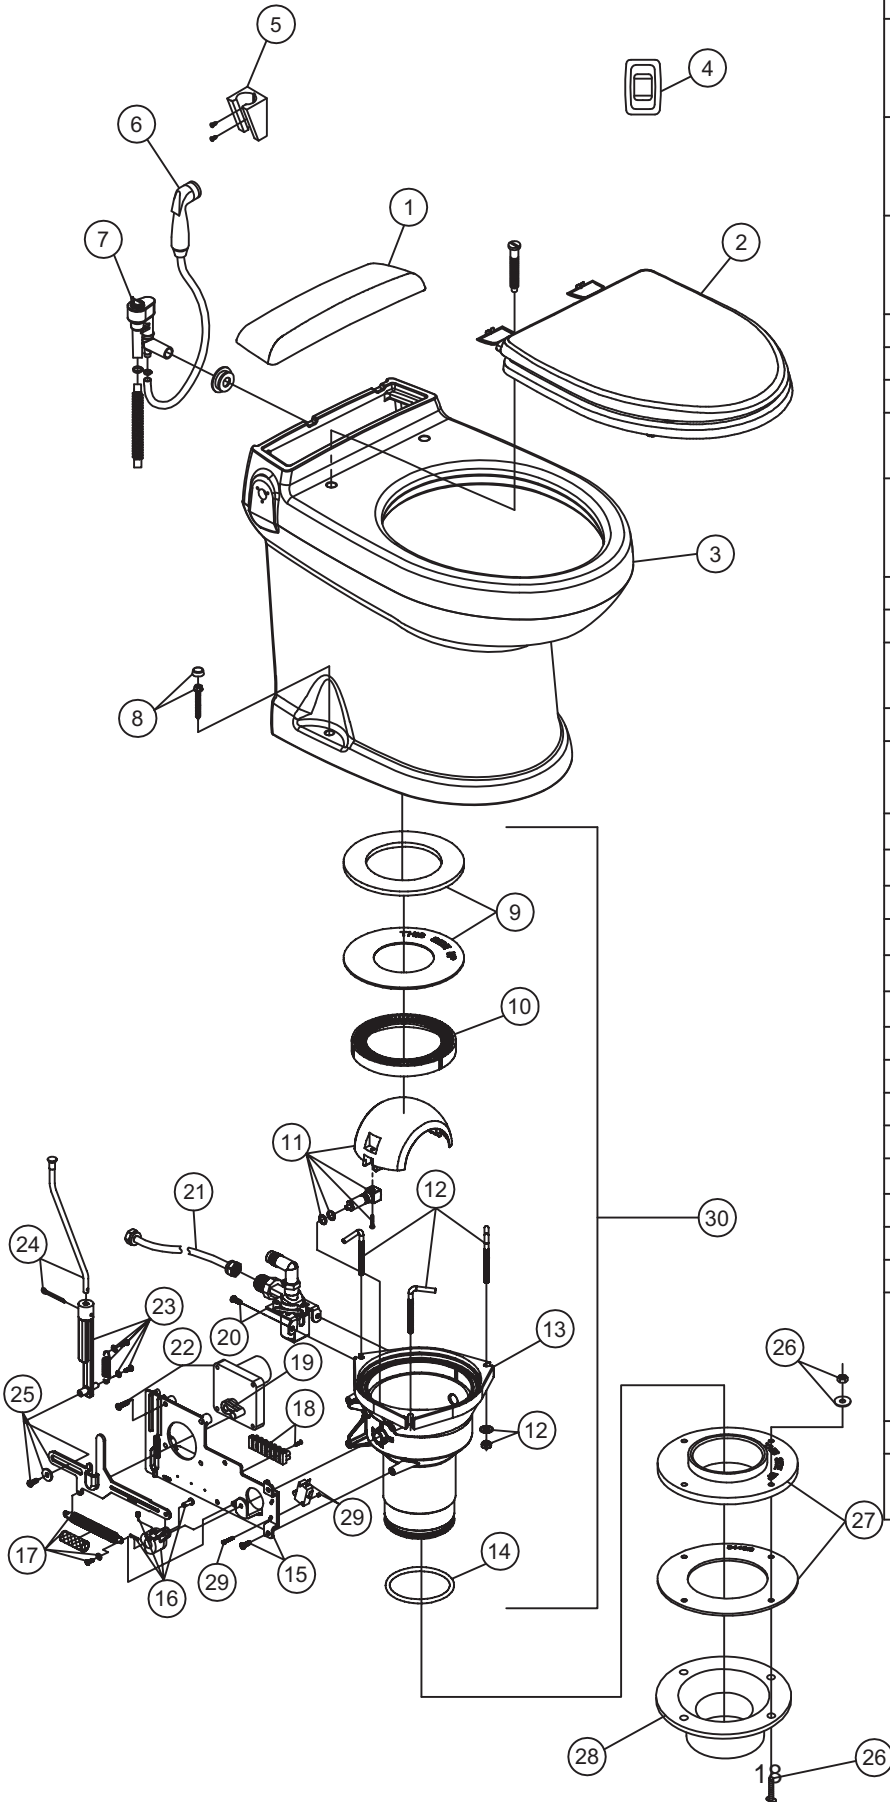

PARTS LIST: Toilet, Gravity Model 4410

ITEM	PART NUMBER	DESCRIPTION
1	385311001	KIT, CON'TO ACCESS C'VR-WHT
	385311002	KIT, CON'TO ACCESS C'VR-BONE
	N/A	ACCESS COVER, EBONY
2	385311005	KIT, CON'TO SEAT & LID-WHT
	385311006	KIT, CON'TO SEAT & LID-BONE
	385311597	KIT, CON'TO SEAT & CVR-EBONY
3	385311007	KIT, CON'TO BOWL-WHT
	385311008	KIT, CON'TO BOWL-BONE
	385311598	KIT, CON'TO BOWL-EBONY
4	385311139	KIT, WALL MT SWITCH-GRAVITY
5	385311131	SPRAY BRACKET CHROME
6	385310809	KIT, HAND SPRAY-CHROME
7	385311026	VACUUM BREAKER KIT
	385310808	KIT, VAC BRK'K SPRAY/PLUGIN BS
8	385310679	KIT, MOUNTING-ECOVAC - WHITE
	385310785	KIT, MOUNTING-ECOVAC - BONE
	385311020	KIT, CON'TO MT'G HARD-CHR
9	385311009	KIT, SEAL PLUG IN BASE
10	385311292	KIT, BASE RING INSERT
11	385310969	KIT, MO HALF'L/SHAFT AY-WHT
	385310971	KIT, MO HALF'L/SHAFT AY-EBY
12	385311011	KIT, CON'TO L-BOLT/NUTS/WSHR
13	385311293	KIT, BASE 4310/4410 ASSY (INC. 14-17,23-25,29)
	385311599	KIT, BASE 4310/4410 ASSY-EBONY(INC. 14-17,23-25,29)
14	385311294	KIT, O'RING PLUG-IN BASE
15	385311295	KIT, MTG BRACKET (INC. 16,17,25,29)
16	385311296	KIT, ROTOR SHAFT CAM 4300/4400
17	385311297	KIT, LINKAGE SPRING 4300/4400
18	385311298	KIT, TERM BLK/WIRING 4300/4400
19	385311299	KIT, MTR DRIVE ARM 4300/4400
20	385310821	WATER VALVE w/MOUNTING SCREWS (12VDC)
21	385311018	KIT, PLUG-IN SUPPLY HOSE
22	385311300	KIT, MOTOR REPL ⁴³⁰⁰/₄₄₀₀ (INC. ITEM 19)
23	385311301	KIT, OVERRIDE SPRING ⁴³⁰⁰/₄₄₀₀
24	385311302	KIT, OVERRIDE ASSY 4300/4400
25	385311303	KIT, LINKAGE DRIVE 4300/4400
26	385310064	KIT, MOUNT-TRAVELER-506/806
27	385311013	FLOOR FLANGE ADAPTER KIT (INC. 26)
28	385343765	FLOOR FLANGE 3" SPIGOT (sold separately)
	385345892	FLOOR FLANGE 3" HUB (sold separately)
	385345889	FLOOR FLANGE 3" MALE PIPE THREAD (sold separately)
	307344653	FLOOR FLANGE 45° SWIVEL (sold separately)
29	385311003	KIT, CON'TO FLUSH SWITCH
30	385311304	KIT, BASE 4300/4400 COMPLETE
	385311600	KIT, BASE 4300/4400 COMPT-EBY