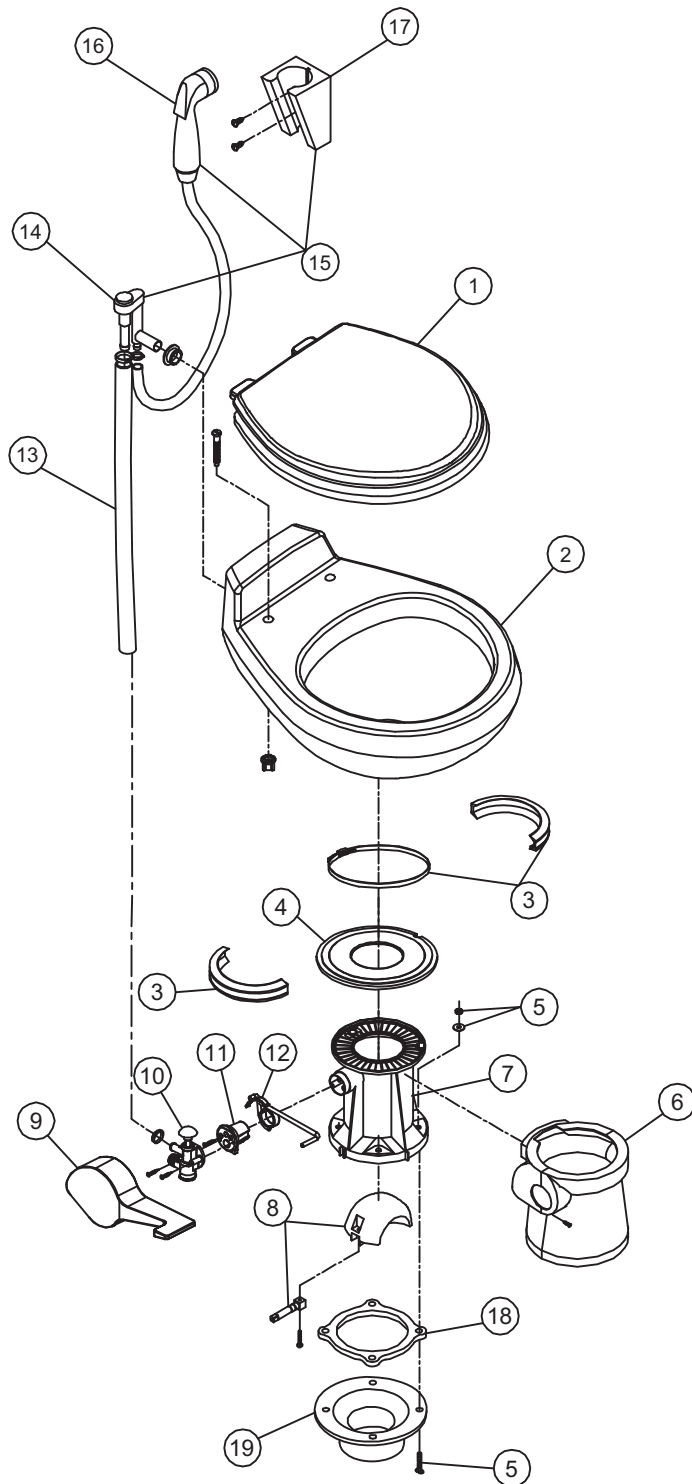

PARTS LIST: Toilet, Gravity Model 510+

ITEM	PART NO.	DESCRIPTION
1	385343829	SEAT ASSEMBLY, WHITE
	385343831	SEAT ASSEMBLY, BONE
	385343897	SEAT ASSEMBLY, PLATINUM
	385343901	SEAT ASSEMBLY, EBONY
	385343899	SEAT ASSEMBLY, TEAL
2	385310739	CHINA BOWL KIT, WHITE
	385310740	CHINA BOWL KIT, BONE
	385310741	CHINA BOWL KIT, PLATINUM
	385310742	CHINA BOWL KIT, EBONY
	385310743	CHINA BOWL KIT, TEAL
3	385310025	BAND AND HALF CLAMP, KIT WHITE
	385310048	BAND AND HALF CLAMP, KIT BONE
4	385316140	SEAL REPLACEMENT , KIT
5	385310064	MOUNTING HARDWARE
6	385310111	PEDESTAL COVER KIT , WHITE
	385310112	PEDESTAL COVER KIT , BONE
	385310113	PEDESTAL COVER KIT , PLATINUM
	385310173	PEDESTAL COVER KIT , EBONY
	385310203	PEDESTAL COVER KIT , TEAL
7	385310120	BASE KIT, WHITE (inc items 3-12)
	385310121	BASE KIT, BONE (inc items 3-12)
	385310122	BASE KIT, PLATINUM (inc items 3-12)
	385310169	BASE KIT, EBONY (inc items 3-12)
	385310198	BASE KIT, TEAL (inc items 3-12)
8	385318162	KIT,BALL,SHAFT & CART, WHITE(inc. item 11)
	385310177	KIT,BALL,SHAFT & CART, EBONY(inc. item 11)
	385310188	KIT,BALL,SHAFT & CART, TEAL(inc. item 11)
9	385310114	PEDAL COVER, WHITE
	385310115	PEDAL COVER, BONE
	385310116	PEDAL COVER, PLATINUM
	385310175	PEDAL COVER, EBONY
	385310193	PEDAL COVER, TEAL
10	385314349	WATER VALVE, KIT
11	385236096	SPRING CARTRIDGE, KIT
12	385310578	PEDAL, CARTRIDGE, KIT (inc. item 11)
13	385340177	HOSE, SUPPLY - BONE, EBONY, PLAT,TEAL
	385345377	HOSE, SUPPLY - WHITE
14	385316906	VACUUM BREAKER, KIT - WITHOUT SPRAY
	385230335	VACUUM BREAKER, KIT - WITH SPRAY
15	385319054	VACUUM BREAKER, COMPLETE - WHITE
	385319056	VACUUM BREAKER, COMPLETE - CHROME
	385319057	VACUUM BREAKER, COMPLETE - EBONY
16	385310809	HAND SPRAY, CHROME
	385310873	HAND SPRAY, EBONY
17	385311131	BRACKET,HAND SPRAY-CHROME
	385311125	BRACKET,HAND SPRAY-EBONY
18	385310063	FLOOR FLANGE, KIT (inc item 5)
	385345889	FLOOR FLANGE, 3" MPT
	385345892	FLOOR FLANGE, 3" SOCKET
	385343765	FLOOR FLANGE, 3" SPIGOT
19	385310961	FLOOR FLANGE ADAPTER, 45° SWIVEL (MUST BE USED WITH SEAL INC.)

(ITEM 19 SOLD SEPARATELY)