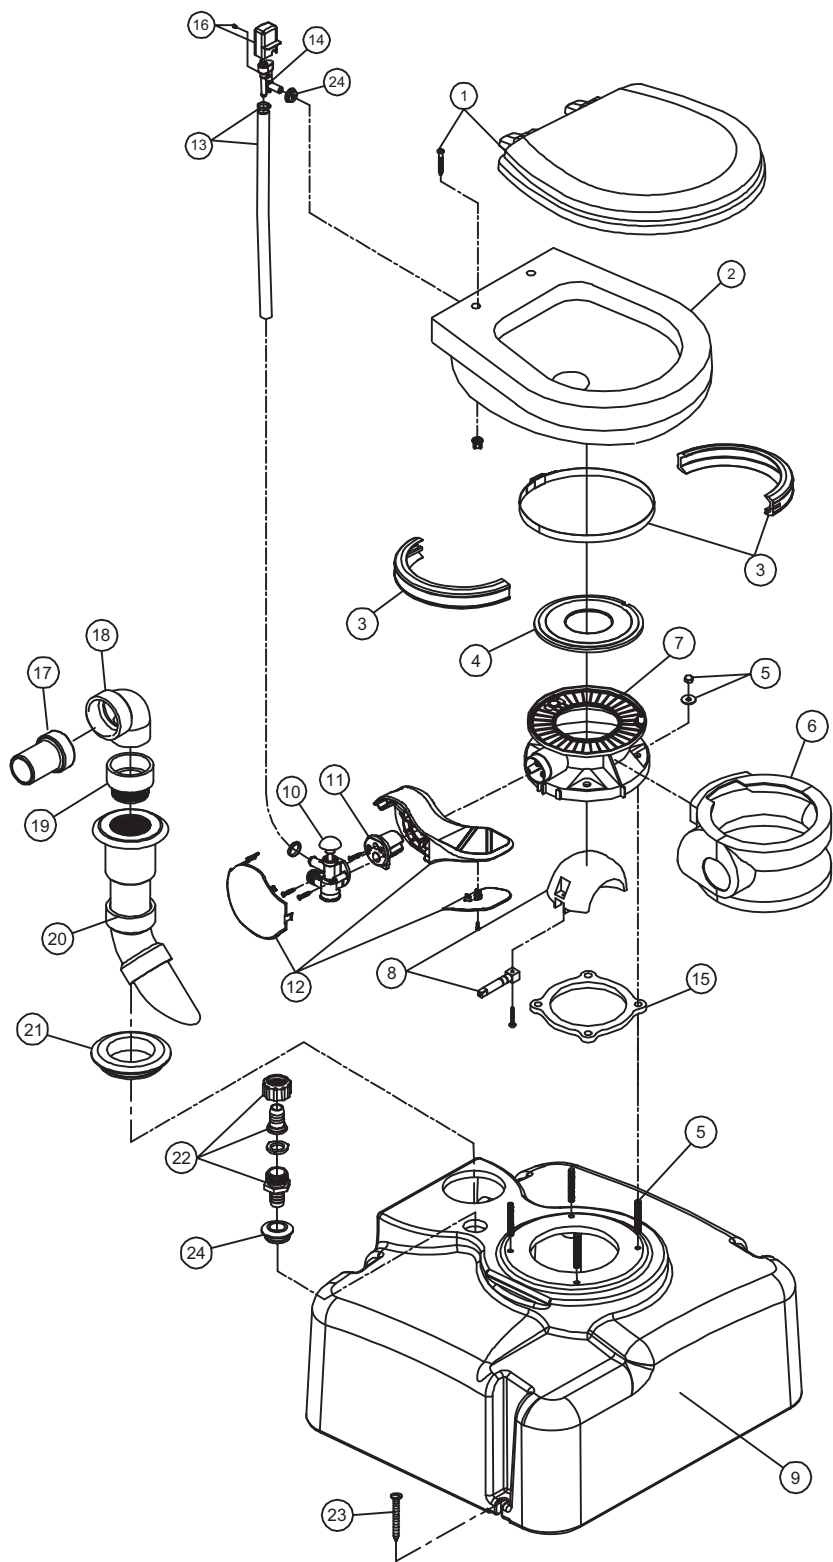

PARTS LIST: Toilet, Gravity Model 711-M28

ITEM	PART NO.	DESCRIPTION
1	385344436	SEAT ASSEMBLY, WHITE
	385344437	SEAT ASSEMBLY, BONE
2	385310676	CHINA BOWL KIT, WHITE
	385310781	CHINA BOWL KIT, BONE
3	385310048	BAND AND HALF CLAMP, KIT
4	385316140	SEAL REPLACEMENT , KIT
5	385310534	MOUNTING HARDWARE
6	385310108	PEDESTAL COVER KIT , WHITE
	385310109	PEDESTAL COVER KIT , BONE
7	385311286	BASE KIT, WHITE (inc items 3 -8 & 10-12 &15)
	385310891	BASE KIT, BONE (inc items 3 -8 & 10-12 &15)
8	385318162	KIT,BALL,SHAFT & CART, WHITE(inc. item 11)
9	385311287	M28 WHITE TANK(includes items 15 & 17-24)
	385310085	M28 BONE TANK(includes items 15 & 17-24)
10	385314349	WATER VALVE, KIT
11	385310683	SPRING CARTRIDGE, KIT
12	385310682	PEDAL, CARTRIDGE, KIT WHITE (inc. item 11)
	385310762	PEDAL, CARTRIDGE, KIT BONE (inc. item 11)
13	385345377	HOSE, SUPPLY - WHITE
	385340177	HOSE, SUPPLY - BONE
14	385316906	VACUUM BREAKER, KIT (includes item 24)
15	385310063	KIT, FLOOR FLANGE SEAL
16	385310696	VACUUM BREAKER COVER - WHITE
	385310782	VACUUM BREAKER COVER - BONE
17	307341513	1-1/2" CUSTOM HOSE ADAPTER
18	307341161	ELL, STREET 90 DEGREE
19	307341425	ADAPTER, 1-1/2" HUB X MPT
20	385310532	KIT, DIP TUBE-M28 TANK (includes item 21)
21	385311110	KIT, SEALING GROMMET 2"
22	385314362	KIT, 911-M28 VENT FITTING
23	385310533	KIT, MOUNTING -M28 TANK
24	385311164	KIT, SEALING GROMMET 1/2"