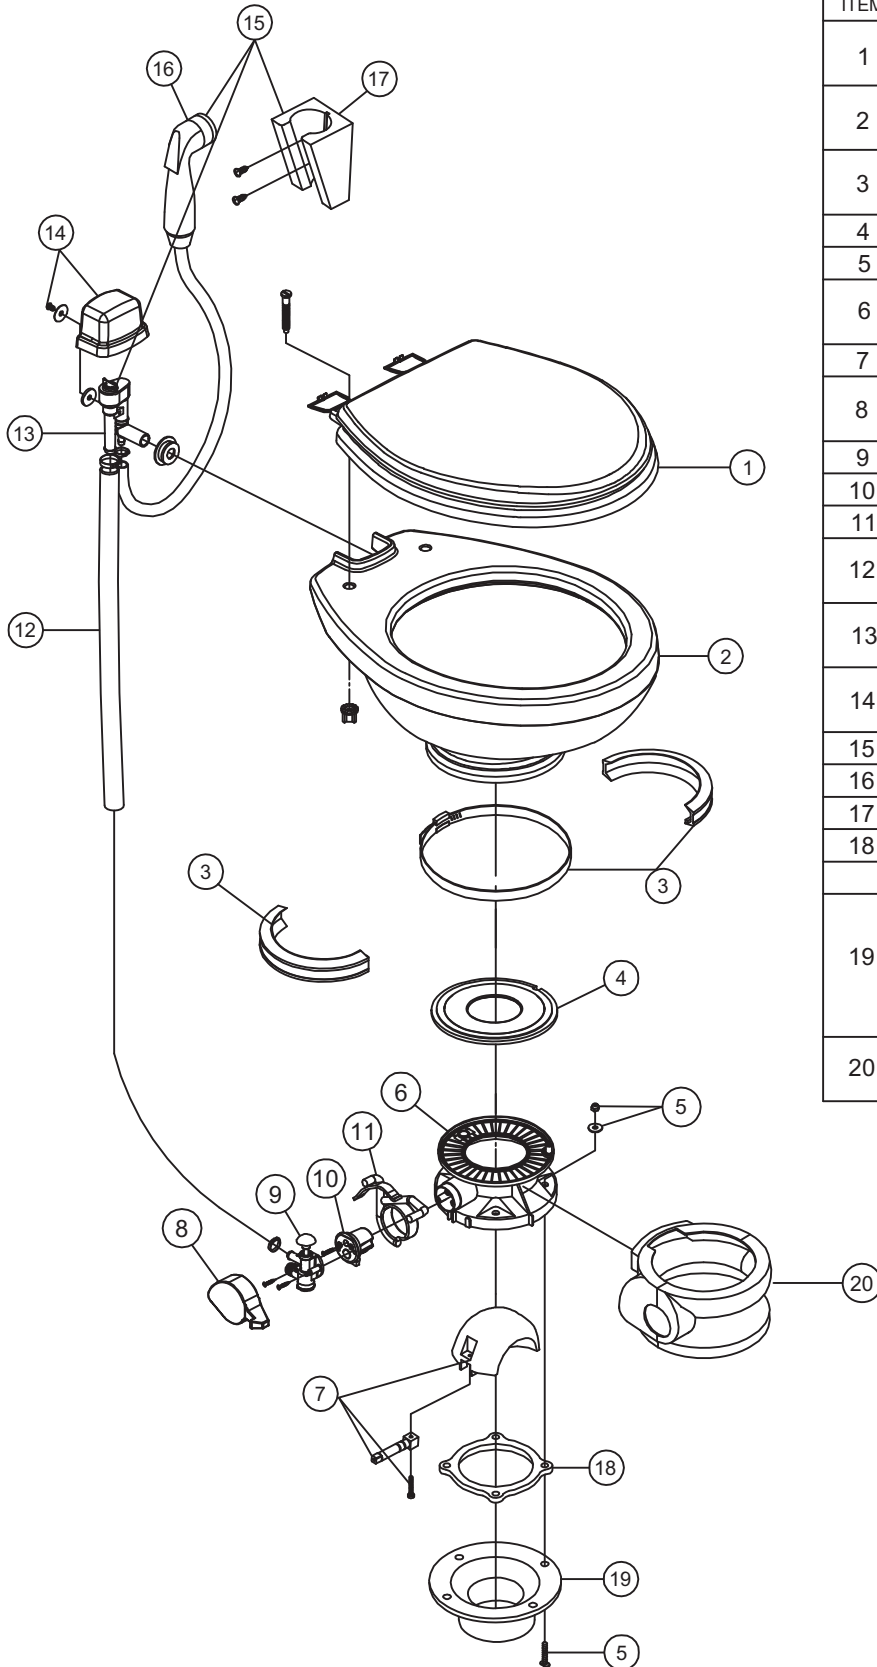

PARTS LIST: Toilet, Gravity Model 111

ITEM	PART NO.	DESCRIPTION
1	385344088	SEAT ASSEMBLY, WHITE
	385344089	SEAT ASSEMBLY, BONE
2	385310790	CHINA BOWL KIT, WHITE
	385310791	CHINA BOWL KIT, BONE
3	385310048	BAND AND HALF CLAMP, KIT - BONE
	385310025	BAND AND HALF CLAMP, KIT - WHITE
4	385316140	SEAL REPLACEMENT , KIT
5	385310064	MOUNTING HARDWARE
6	385311560	KIT, BASE SH'T GR S.PED-BON (INC 3-11&20)
	385311559	KIT, BASE SH'T GR S.PED-WHT (INC. 3-11&20)
7	385318162	KIT,BALL,SHAFT & CART, WHITE (INC. 10)
8	385311551	KIT, SHORT PAD/PEDAL COVER-WHT
	385311552	KIT, SHORT PAD/PEDAL COVER-BNE
9	385314349	WATER VALVE, KIT
10	385236096	SPRING CARTRIDGE, KIT
11	385311553	KIT, SHORT PAD LEVER/CART (INC. 10)
12	385340177	HOSE, SUPPLY - BONE.
	385345377	HOSE, SUPPLY - WHITE.
13	385316906	VACUUM BREAKER, KIT - WITHOUT SPRAY
	385230335	VACUUM BREAKER, KIT - WITH SPRAY
14	385310795	VACUUM BREAKER COVER, KIT- WHITE
	385310796	VACUUM BREAKER COVER, KIT- BONE
15	385319054	VACUUM BREAKER, KIT (INC. 13,16,17)
16	385311124	HAND SPRAY KIT
17	385230319	HAND SPRAY BRACKET (screws inc.)
18	385310063	FLOOR FLANGE, KIT
ITEM 19 SOLD SEPARATELY		
19	385345889	FLOOR FLANGE, 3" MPT
	385345892	FLOOR FLANGE, 3" SOCKET
	385343765	FLOOR FLANGE, 3" SPIGOT
	385310961	FLOOR FLANGE ADAPTER, 45° SWIVEL *must be used with seal included in kit.
20	385310108	PEDESTAL COVER WHITE
	385310109	PEDESTAL COVER BONE