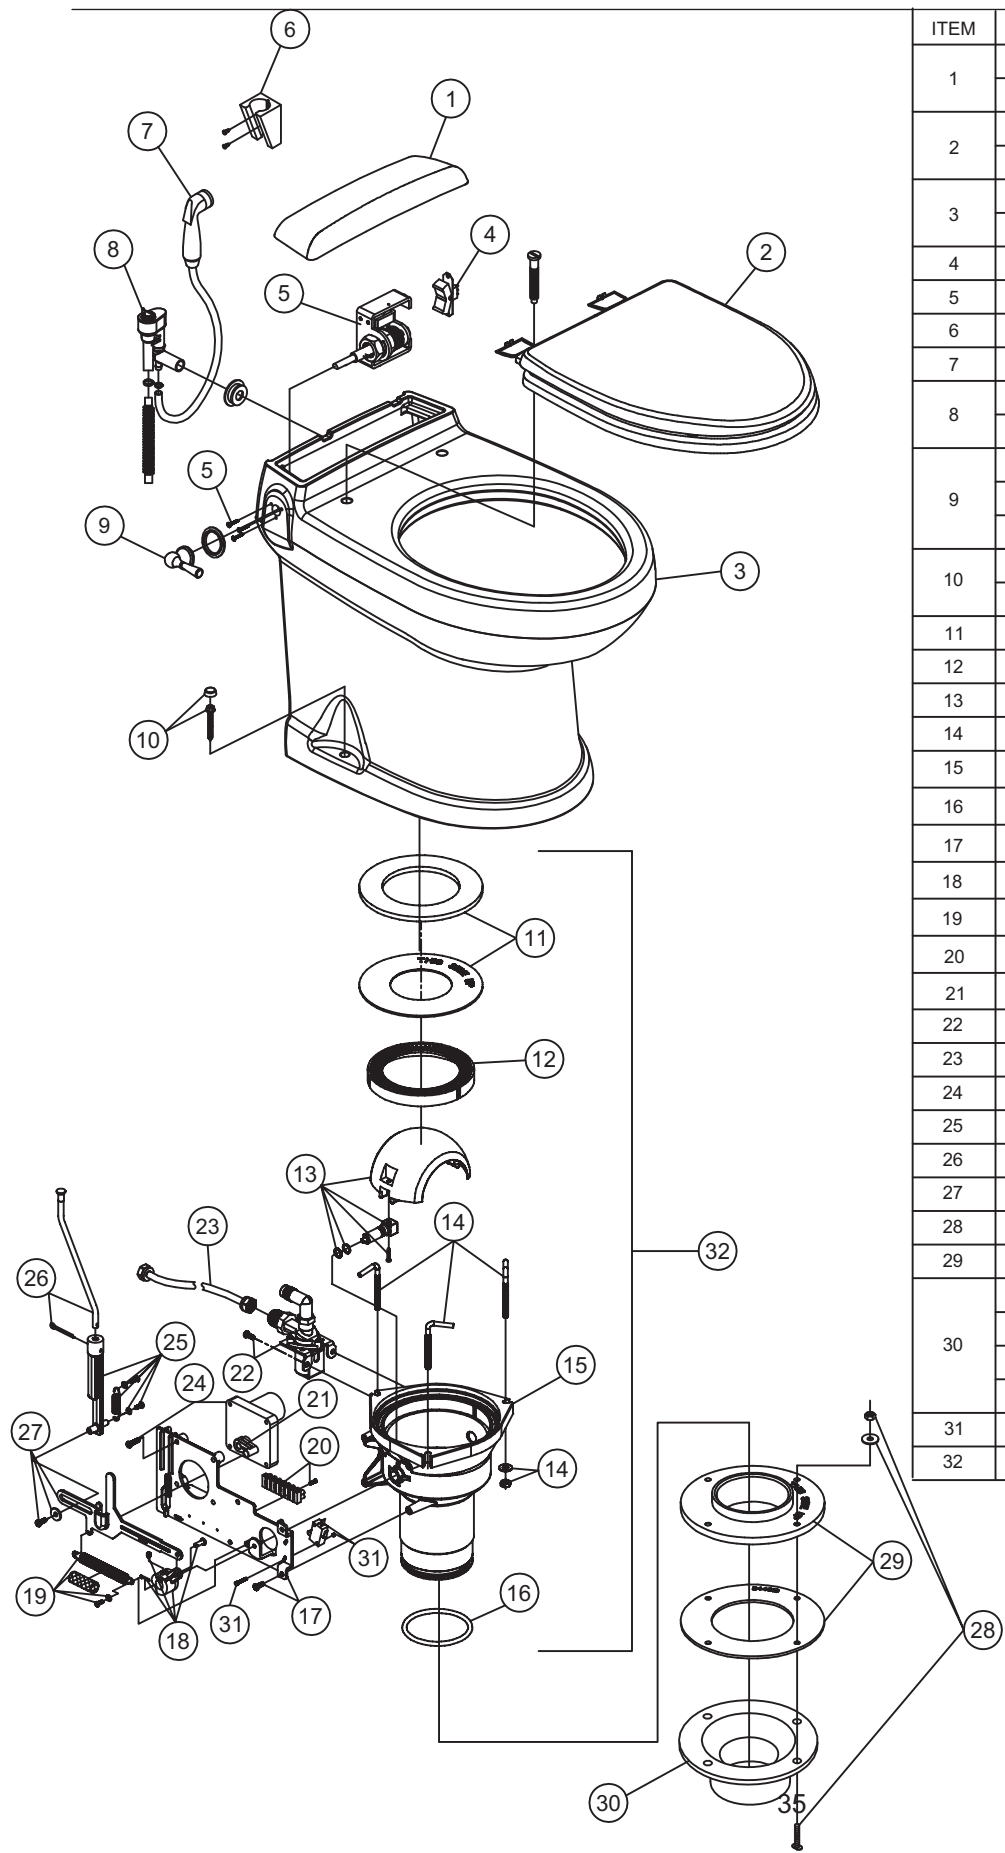

PARTS LIST: Toilet, Gravity Model 4310

ITEM	PART NUMBER	DESCRIPTION
1	385311001	ACCESS COVER, WHITE
	385311002	ACCESS COVER, BONE
2	385311005	SEAT & COVER - WHITE
	385311006	SEAT & COVER - BONE
3	385311007	CHINA BOWL, WHITE
	385311008	CHINA BOWL, BONE
4	385311290	KIT, ROCKER SWITCH-4300
5	385311291	KIT, FLUSH ASSY 4310
6	385311131	SPRAY BRACKET CHROME
7	385310809	KIT, HAND SPRAY-CHROME
8	385311026	VACUUM BREAKER KIT
	385310808	KIT, VAC BRK'K SPRAY/PLUGIN BS
9	385310962	FLUSH HANDLE WITH SET SCREW, CHROME
	385310963	FLUSH HANDLE WITH SET SCREW, GOLD
	385311141	FLUSH HANDLE WITH SET SCREW, NICKEL
10	385310679	MOUNTING KIT - WHITE
	385310785	MOUNTING KIT - BONE
11	385311009	KIT, SEAL PLUG IN BASE
12	385311292	KIT, BASE RING INSERT
13	385310969	SHAFT/ HALF BALL KIT
14	385311011	L- BOLTS/NUTS /WASH/ PLUG IN BASE
15	385311293	BASE KIT (INC ITEMS 14,16-19,25-27,31)
16	385311294	KIT, O'RING PLUG-IN BASE
17	385311295	KIT, MTG BRACKET ⁴³⁰⁰/₄₄₀₀ (INC. ITEMS 18,19,27,31)
18	385311296	KIT, ROTOR SHAFT CAM 4300/4400
19	385311297	KIT, LINKAGE SPRING ⁴³⁰⁰/₄₄₀₀
20	385311298	KIT, TERM BLK/WIRING 4300/4400
21	385311299	KIT, MTR DRIVE ARM 4300/4400
22	385310821	WATER VALVE w/MOUNTING SCREWS (12VDC)
23	385311018	KIT, PLUG-IN SUPPLY HOSE
24	385311300	KIT, MOTOR REPL ⁴³⁰⁰/₄₄₀₀ (INC. ITEM 21)
25	385311301	KIT, OVERRIDE SPRING ⁴³⁰⁰/₄₄₀₀
26	385311302	KIT, OVERRIDE ASSY 4300/4400
27	385311303	KIT, LINKAGE DRIVE 4300/4400
28	385310064	KIT, MOUNT
29	385311013	FLOOR FLANGE ADAPTER KIT (inc. item 26)
30	385343765	FLOOR FLANGE 3" SPIGOT (sold separately)
	385345892	FLOOR FLANGE 3" HUB (sold separately)
	385345889	FLOOR FLANGE 3" MALE PIPE THREAD (sold separately)
	307344653	FLOOR FLANGE 45° SWIVEL (sold separately)
31	385311003	KIT, CON'TO FLUSH SWITCH
32	385311304	KIT, BASE 4300/4400 COMPLETE