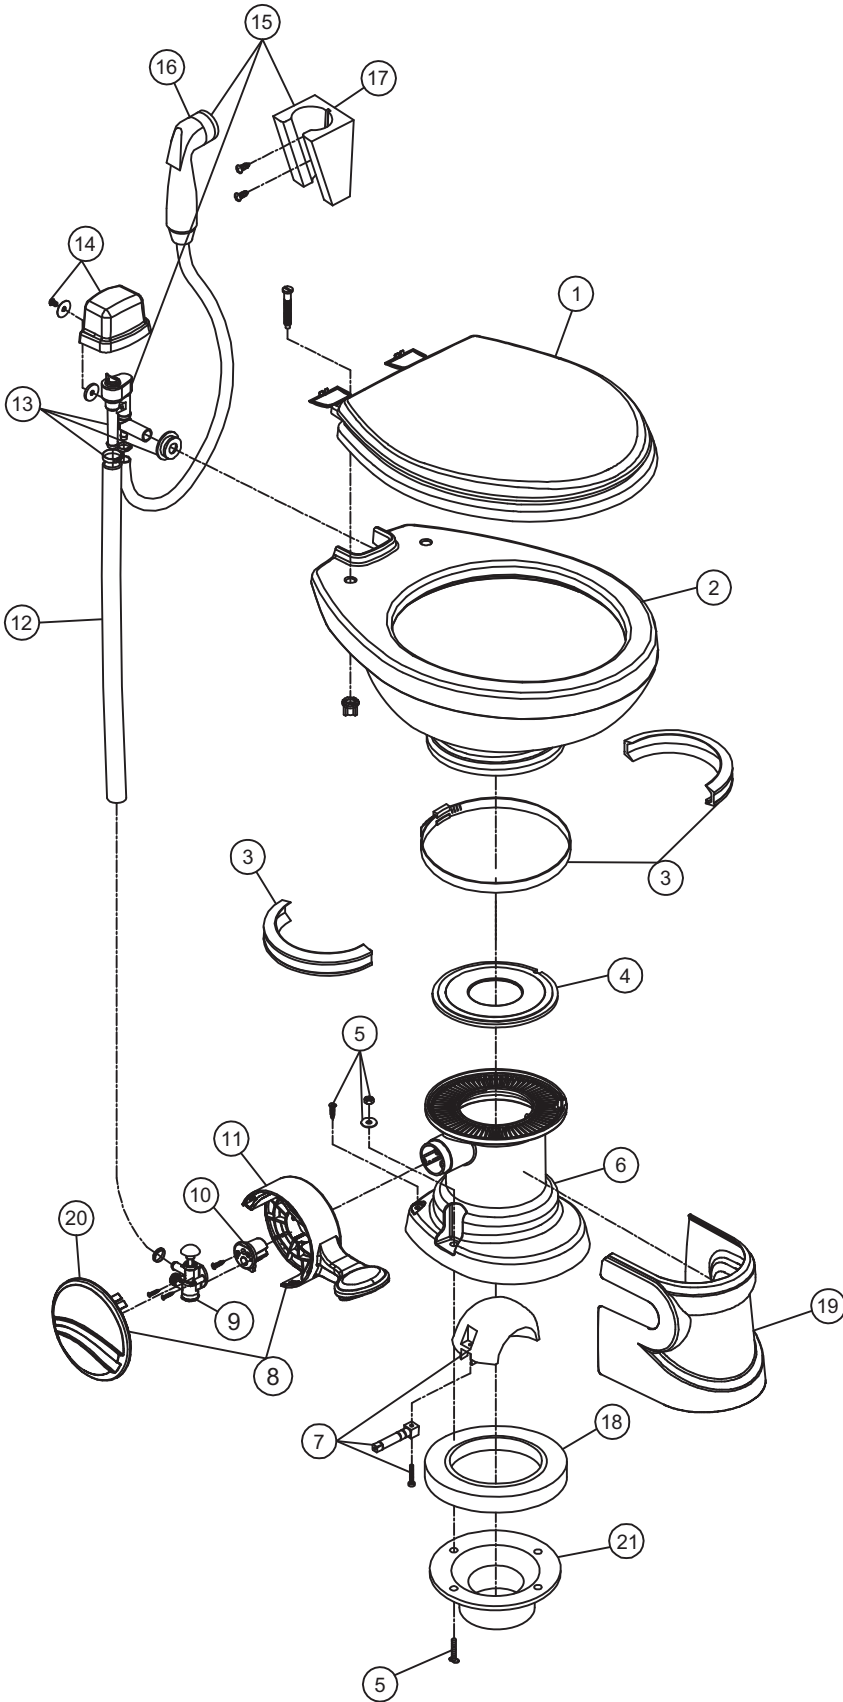

# PARTS LIST: Toilet, Gravity Models 110 & 210

ITEM	PART NO.	DESCRIPTION
1	385344088	SEAT ASSEMBLY, WHITE
	385344089	SEAT ASSEMBLY, BONE
2	385310790	CHINA BOWL KIT, WHITE
	385310791	CHINA BOWL KIT, BONE
3	385310048	BAND AND HALF CLAMP, KIT - BONE
	385310025	BAND AND HALF CLAMP, KIT - WHITE
4	385316140	SEAL REPLACEMENT , KIT
5	385311117	MOUNTING HARDWARE (210 model)
	385310794	MOUNTING HARDWARE WHITE (110 model)
	385310803	MOUNTING HARDWARE BONE (110 model)
<b>BASE KIT INCLUDES THE FOLLOWING ITEMS 3-11 &amp; 18,20</b>		
6	385311128	BASE KIT, WHITE (210 model)
	385311129	BASE KIT, BONE (210 model)
	385310792	BASE KIT, WHITE (110 model)
	385310793	BASE KIT, BONE (110 model)
7	385310681	KIT,BALL,SHAFT & CART, WHITE (inc. item 10)
8	385311119	PEDAL & COVER, WHITE
	385311120	PEDAL & COVER, BONE
9	385314349	WATER VALVE, KIT
10	385310683	SPRING CARTRIDGE, KIT
11	385311121	PEDAL, CARTRIDGE, WHITE (inc. item 10 & 20)
	385311122	PEDAL, CARTRIDGE, BONE (inc. item 10 & 20)
12	385340177	HOSE, SUPPLY - BONE.
	385345377	HOSE, SUPPLY - WHITE.
13	385316906	VACUUM BREAKER, KIT - WITHOUT SPRAY
	385230335	VACUUM BREAKER, KIT - WITH SPRAY
14	385310795	VACUUM BREAKER COVER, KIT- WHITE
	385310796	VACUUM BREAKER COVER, KIT- BONE
15	385319054	VACUUM BREAKER KIT (inc. items 13,16,17)
16	385311124	HAND SPRAY
17	385230319	BRACKET, HAND SPRAY (screws inc.)
18	385311267	FLOOR FLANGE, KIT (MODEL 210 ONLY)
	600343938	FLOOR FLANGE-TL/MO (MODEL 110 ONLY)
19	385311126	SHROUD, WHITE ( MODEL 210 ONLY)
	385311127	SHROUD, BONE ( MODEL 210 ONLY)
20	385311179	PEDAL COVER - WHITE
	385311180	PEDAL COVER - BONE
<b>ITEM 21 SOLD SEPARATELY</b>		
21	385345889	FLOOR FLANGE, 3" MPT
	385345892	FLOOR FLANGE, 3" SOCKET
	385343765	FLOOR FLANGE, 3" SPIGOT
	385310961	FLOOR FLANGE ADAPTER, 45° SWIVEL *must be used with seal included in kit.