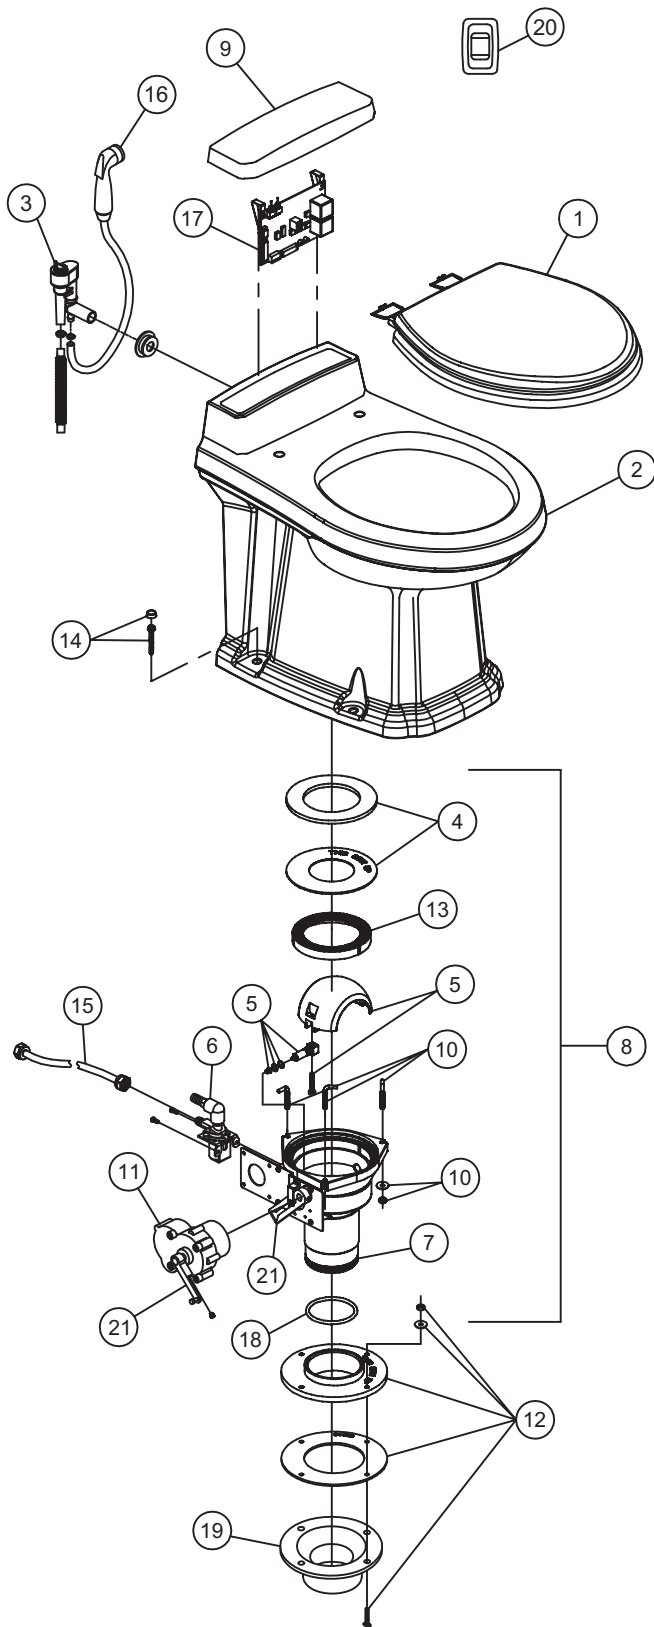

PARTS LIST: Toilet, Gravity Model 3110

ITEM	PART NUMBER	DESCRIPTION
1	385344013	KIT, SEAT-CV'R MAG OP-WHITE
	385344014	KIT, SEAT-CV'R MAG OP-BONE
	385344018	KIT, SEAT-CV'R MAG OP-PLAT
	385344019	KIT, SEAT-CV'R MAG OP-EBONY
2	385310811	KIT,BOWL MAGNUM OPUS WHT TALL
	385310812	KIT,BOWL MAGNUM OPUS BONE TALL
	385310867	KIT,BOWL MAGNUM OPUS PLAT TALL
	385310869	KIT,BOWL MAGNUM OPUS EBY TALL
3	385310807	KIT, VAC BRK'R ASY/PLUGIN BASE
	385310808	KIT, VAC BRK'K SPRAY/PLUGIN BS
4	385311009	KIT, PLUG IN BASE SEALS
5	385310969	KIT, MO HALFB'L/SHAFT AY-WHT
	385310971	KIT, MO HALFB'L/SHAFT AY-EBY
6	385310821	KIT, WATER VALVE12/MAGNUM OPUS
7	385311051	KIT, BASE 3010 ASSY (INC. 4,5,10,13)
8	385311050	KIT, BASE 3010 PLUGIN COMPLETE
9	385310851	KIT,ACCESS LID/MAGNUM OPUS WHT
	385310852	KIT,ACCESS LID/MAGNUM OPUS BON
	385310864	KIT,ACCESS LID MAG OPUS/PLAT
	385310866	KIT,ACCESS LID/MAGNUM OPUS EBY
10	385311011	KIT, CON'TO L-BOLT/NUTS/WSHR
11	385310822	KIT, 12 MOTOR/MTG HARDWARE MO
12	385311013	KIT, CON'TO FLOOR FLANGE ADPT
13	385311292	KIT, BASE RING INSERT
14	385310785	KIT, MOUNTING-ECOVAC - BONE
	385310679	KIT, MOUNTING-ECOVAC - WHITE
	385310813	KIT, MOUNT/MAGNUM OPUS/CHROME
	385310814	KIT, MOUNT/MAGNUM OPUS/GOLD
15	385311018	KIT, PLUG-IN SUPPLY HOSE
16	385310809	KIT, HAND SPRAY-CHROME
	385310873	KIT, SPRAY-EBONY
17	385310887	KIT,MAG OPUS C BOARD-12/TRAV
18	385311294	KIT, O'RING PLUG-IN BASE
19	385343765	FLOOR FLANGE 3" SPIGOT (NOT INC.)
	385345892	FLOOR FLANGE 3" HUB (NOT INC.)
	385345889	FLOOR FLANGE 3" MPT (NOT INC.)
	307344653	FLOOR FLANGE 45° SWIVEL (NOT INC.)
20	385311139	KIT, WALL MT SWITCH-GRAVITY (CABLE INC. 8')
21	385311417	KIT, BASE DRIVE ARMS
N/S	385310854	KIT,ACCESS LID MT/MAGNUM OPUS

* WHENEVER THE BASE IS REMOVED, YOU MUST REPLACE THE L-BOLTS AND NUTS.