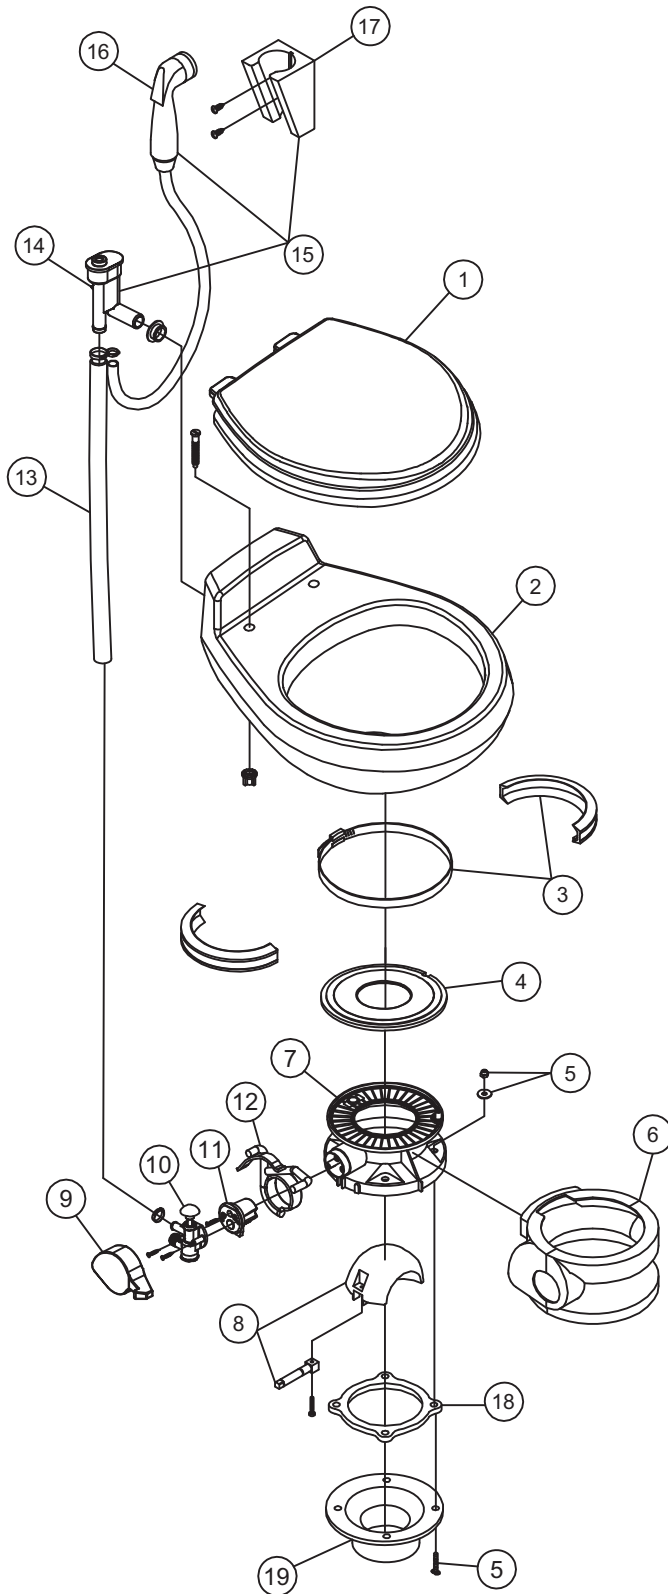

PARTS LIST: Toilet, Gravity Model 511H

ITEM	PART NO.	DESCRIPTION
1	385343829	SEAT ASSEMBLY, WHITE
	385343831	SEAT ASSEMBLY, BONE
	385343897	SEAT ASSEMBLY, PLATINUM
	385343901	SEAT ASSEMBLY, EBONY
2	385310739	CHINA BOWL KIT, WHITE
	385310740	CHINA BOWL KIT, BONE
	385310741	CHINA BOWL KIT, PLATINUM
	385310742	CHINA BOWL KIT, EBONY
3	385310048	BAND AND HALF CLAMP, KIT
4	385316140	SEAL REPLACEMENT , KIT
5	385310064	MOUNTING HARDWARE
6	385310108	PEDESTAL COVER KIT , WHITE
	385310109	PEDESTAL COVER KIT , BONE
	385310110	PEDESTAL COVER KIT , PLATINUM
	385310600	PEDESTAL COVER KIT , EBONY
7	385311559	KIT, BASE SH'T GRAV S.PED-WHT (INC 3-12)
	385311560	KIT, BASE SH'T GRAV S.PED-BON (INC 3-12)
	385311561	KIT, BASE SH'T GRAV S.PED-PLT (INC 3-12)
	385311562	KIT, BASE SH'T GRAV S.PED-EBY (INC 3-12)
8	385318162	KIT,BALL,SHAFT & CART, WHITE (INC 11)
	385310177	KIT,BALL,SHAFT & CART, EBONY (INC 11)
9	385311551	KIT, SHORT PAD/PEDAL COVER-WHT
	385311552	KIT, SHORT PAD/PEDAL COVER-BNE
	385311554	KIT, SHORT PAD/PEDAL/CART-PLAT
	385311555	KIT, SHORT PAD/PEDAL/CART-EB'Y
10	385314349	WATER VALVE, KIT
11	385236096	KIT, SPRING CARTRIDGE
12	385311553	KIT, SHORT PAD LEVER/CART (INC 11)
13	385340177	HOSE, SUPPLY - BONE, EBONY, PLAT
	385345377	HOSE, SUPPLY - WHITE
14	385316906	VACUUM BREAKER, KIT - WITHOUT SPRAY
	385311532	KIT, VAC BRK W/SP DIVERTER
15	385311543	VACUUM BREAKER, SPR & BRK, KIT CHROME
	385311544	VACUUM BREAKER, SPR& BRK, KIT EBONY
16	385310809	HAND SPRAY, CHROME
	385310873	HAND SPRAY, EBONY.
17	385311131	BRACKET,HAND SPRAY-CHROME
	385311125	BRACKET,HAND SPRAY-EBONY
18	385310063	FLOOR FLANGE, KIT (inc item 5)
(ITEM 19 SOLD SEPARATELY)		
19	385345889	FLOOR FLANGE, 3" MPT
	385345892	FLOOR FLANGE, 3" SOCKET
	385343765	FLOOR FLANGE, 3" SPIGOT
	385310961	FLOOR FLANGE ADAPTER, 45° SWIVEL (MUST BE USED WITH SEAL INC.)