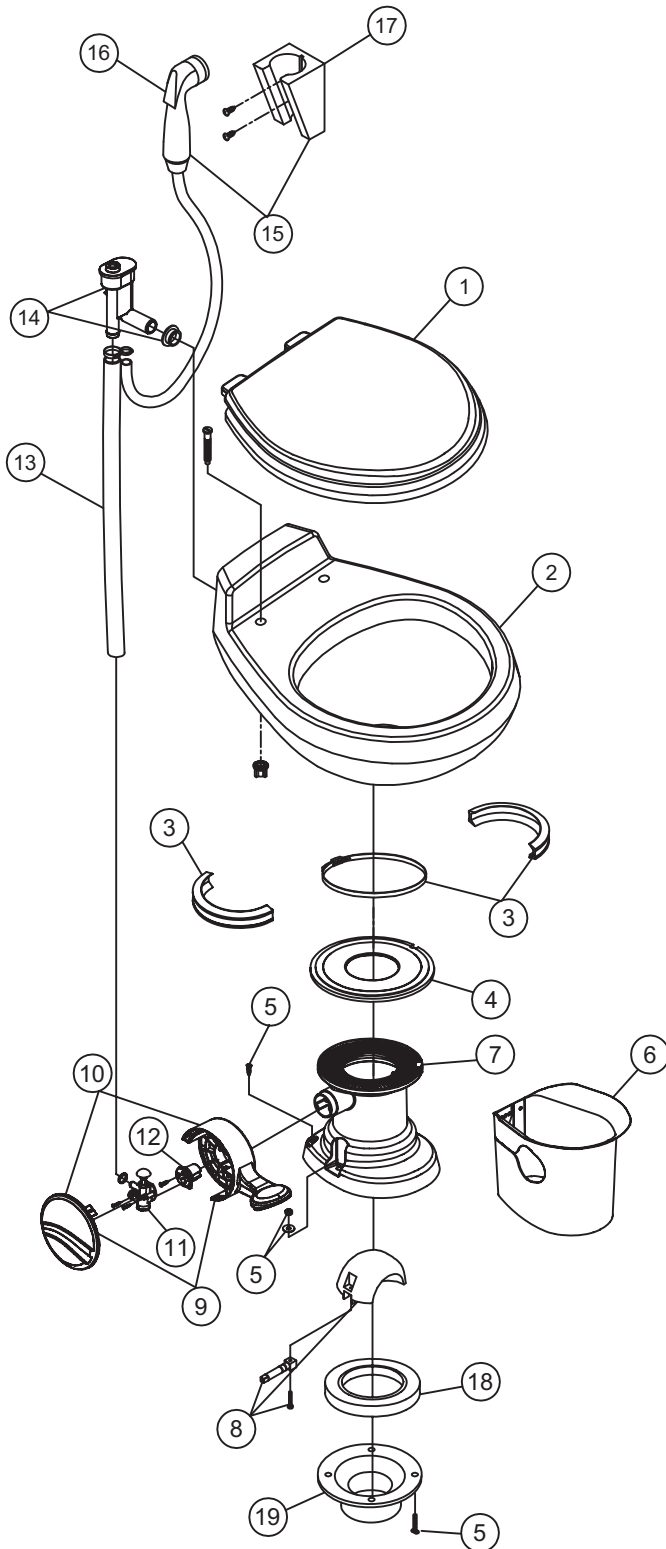

PARTS LIST: Toilet, Gravity Model 510 H

ITEM	PART NO.	DESCRIPTION
1	385343829	SEAT ASSEMBLY, WHITE
	385343831	SEAT ASSEMBLY, BONE
2	385310739	CHINA BOWL KIT, WHITE
	385310740	CHINA BOWL KIT, BONE
3	385310025	BAND AND HALF CLAMP, KIT WHITE
	385310048	BAND AND HALF CLAMP, KIT BONE
4	385316140	KIT, BASE SEAL
5	385311117	KIT, MOUNTING HARDWARE-210
6	385311540	KIT, PEDESTAL COVER-500H/WHT
	385311541	KIT, PEDESTAL COVER-500H/BONE
7	385311128	KIT, BASE 210-WHITE (INC 3-5,7-12)
	385311129	KIT, BASE 210-BONE (INC 3-5,7-12)
8	385310681	KIT, BALL/SHAFT/CART/ECOVAC (INC 11)
9	385311119	KIT, PR PEDAL & COVER-WHT
	385311120	KIT, PR PEDAL & COVER-BONE
10	385311121	KIT, PR PEDAL & CART-WHT (INC 12)
	385311122	KIT, PR PEDAL & CART-BONE (INC 12)
11	385314349	WATER VALVE, KIT
12	385310683	KIT, SPRING CARTRIDGE-ECOVAC
13	385340177	HOSE, SUPPLY - BONE, EBONY, PLAT
	385345377	HOSE, SUPPLY - WHITE
14	385316906	KIT, VACUUM BREAKER
	385311542	KIT, VAC BRK W/SP DIVERTER
15	385311543	KIT, VAC BRK W/SP DIVERTER-CHR
16	385310809	HAND SPRAY, CHROME
17	385311131	BRACKET,HAND SPRAY-CHROME
18	600343938	SEAL, FLOOR FLANGE-TL/MO
(ITEM 19 SOLD SEPARATELY)		
19	385345889	FLOOR FLANGE, 3" MPT
	385345892	FLOOR FLANGE, 3" SOCKET
	385343765	FLOOR FLANGE, 3" SPIGOT
	385310961	FLOOR FLANGE ADAPTER, 45° SWIVEL (MUST BE USED WITH SEAL INC.)