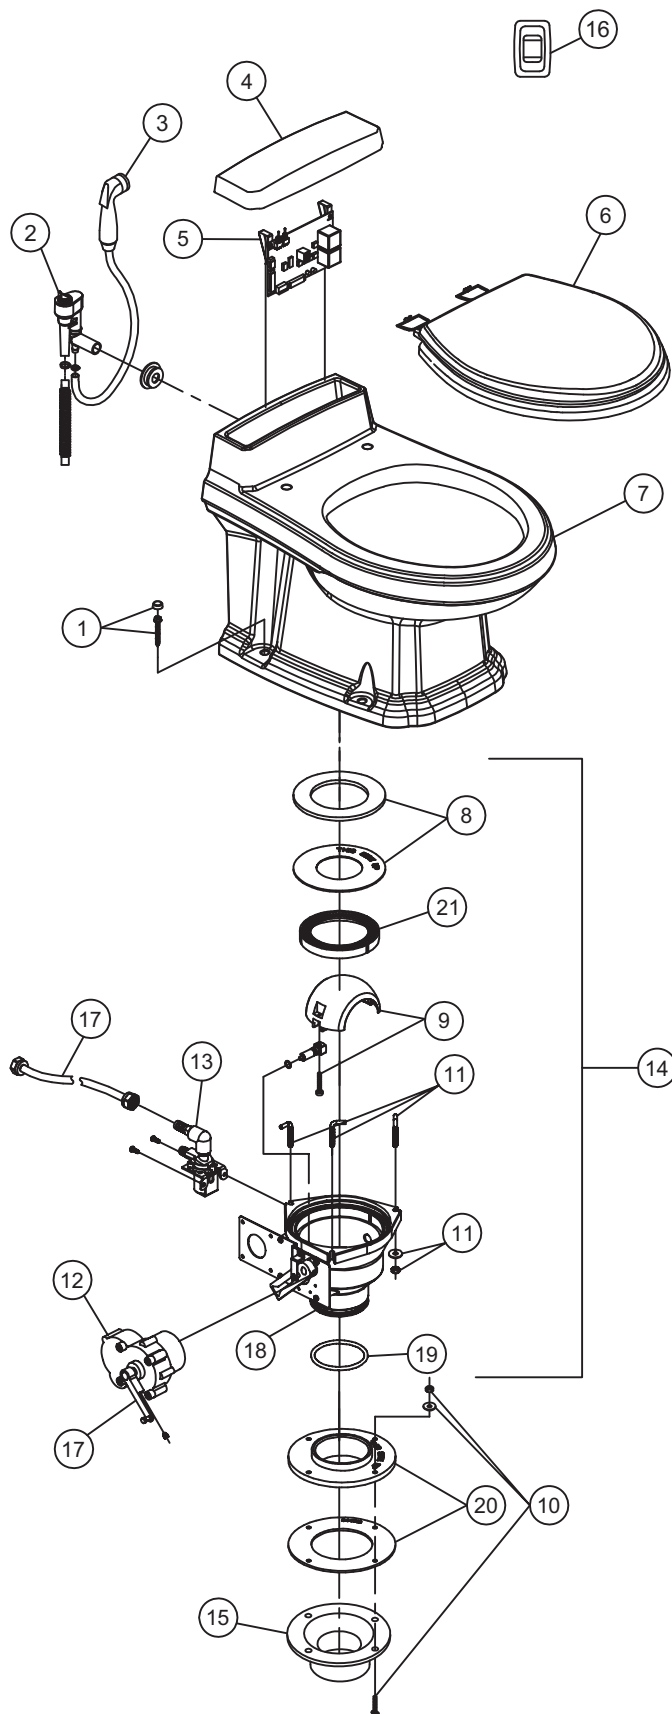

PARTS LIST: Toilet, Gravity Model 3111

ITEM	3011	DESCRIPTION
1	385310813	KIT, MOUNT/MAGNUM OPUS/CHROME
	385310814	KIT, MOUNT/MAGNUM OPUS/GOLD
	385310785	KIT, MOUNTING-ECOVAC - BONE
	385310679	KIT, MOUNTING-ECOVAC - WHITE
2	385310807	KIT, VAC BRK'R ASY/PLUGIN BASE
	385310808	KIT, VAC BRK'K SPRAY/PLUGIN BS
3	385310809	KIT, HAND SPRAY-CHROME
	385310873	KIT, SPRAY-EBONY
4	385310851	KIT, ACCESS LID/MAGNUM OPUS WHT
	385310852	KIT, ACCESS LID/MAGNUM OPUS BON
	385310864	KIT, ACCESS LID MAG OPUS/PLAT
5	385310866	KIT, ACCESS LID/MAGNUM OPUS EBY
	385310887	KIT, MAG OPUS C BOARD-12/TRAV
6	385344013	KIT, SEAT-CV'R MAG OP-WHITE
	385344014	KIT, SEAT-CV'R MAG OP-BONE
	385344018	KIT, SEAT-CV'R MAG OP-PLAT
	385344019	KIT, SEAT-CV'R MAG OP-EBONY
7	385310857	KIT, BOWL 3011/3006 - WHITE
	385310858	KIT, BOWL 3011/3006 - BONE
	385310870	KIT, BOWL 3011/3006/PLAT
	385310872	KIT, BOWL 3011/3006/EBONY
8	385311009	KIT, PLUG IN BASE SEALS
9	385310969	KIT, MO HALFB'L/SHAFT AY-WHT
	385310971	KIT, MO HALFB'L/SHAFT AY-EBY
10	385310064	KIT, MOUNT-TRAVELER-506/806
11	385311011	KIT, CON'TO L-BOLT/NUTS/WSHR
12	385310822	KIT, 12 MOTOR/MTG HARDWARE MO(INC. 17)
13	385310821	KIT, WATER VALVE12/MAGNUM OPUS
14	385311471	KIT, BASE ASSY MO3011(PLUGIN)
15	385343765	FLOOR FLANGE 3" SPIGOT (sold separately)
	385345892	FLOOR FLANGE 3" HUB (sold separately)
	385345889	FLOOR FLANGE 3" MPT (sold separately)
	385310961	FLOOR FLANGE 45° SWIVEL (sold separately) *MUST BE USED WITH SEAL INCLUDED*
16	385311139	KIT, WALL MT SWITCH-GRAVITY
17	385311417	KIT, BASE DRIVE ARMS
18	385311053	KIT, BASE '06 PLUGIN (INC. 8,9,11,19,21)
19	385311294	KIT, O'RING PLUG-IN BASE
20	385311013	KIT, CON'TO FLOOR FLANGE ADPT
21	385311292	KIT, BASE RING INSERT
N/S	385310854	KIT, ACCESS LID MT/MAGNUM OPUS