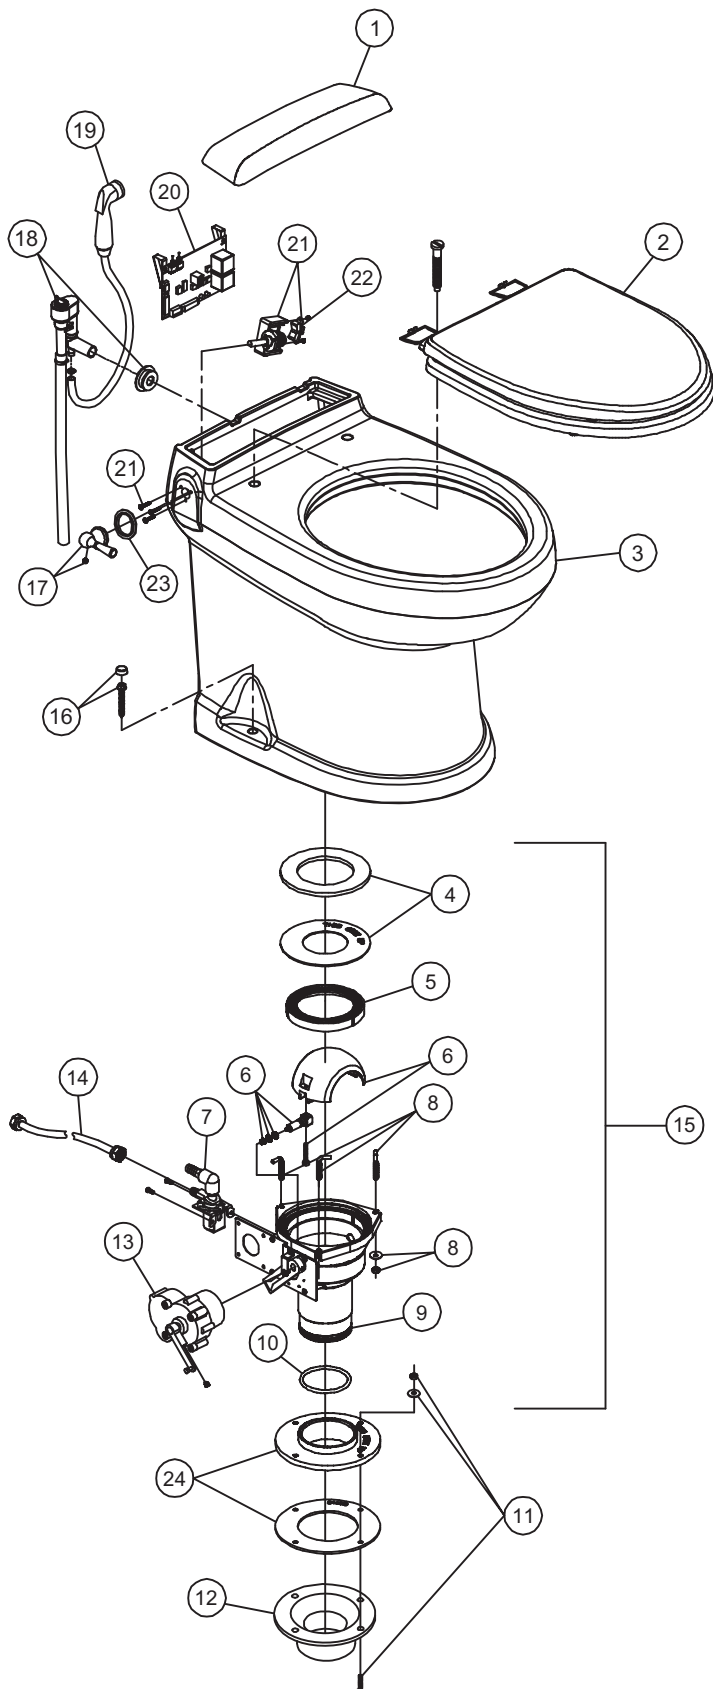

PARTS LIST: Toilet, Gravity Model 3310

ITEM	PART NUMBER	DESCRIPTION
1	385311001	ACCESS COVER, WHITE
	385311002	ACCESS COVER, BONE
2	385311005	SEAT & COVER - WHITE
	385311006	SEAT & COVER - BONE
3	385311007	CHINA BOWL, WHITE
	385311008	CHINA BOWL, BONE
4	385311009	KIT, SEAL PLUG IN BASE
5	385311292	KIT, BASE RING INSERT
6	385310969	SHAFT/ HALF BALL KIT
7	385310821	WATER VALVE w/MOUNTING SCREWS (12VDC)
8	385311011	L- BOLTS/NUTS /WASH/ PLUG IN BASE
9	385311051	BASE PLUG IN (inc. item 8 - 10)
10	385311294	KIT, O'RING PLUG-IN BASE
11	385310064	MOUNTING KIT
12	385343765	FLOOR FLANGE 3" SPIGOT (sold separately)
	385345892	FLOOR FLANGE 3" HUB (sold separately)
	385345889	FLOOR FLANGE 3" MALE PIPE THREAD (sold separately)
	307344653	FLOOR FLANGE 45° SWIVEL (sold separately)
13	385310822	MOTOR & MOUNTING HARDWARE (12VDC)
14	385311018	SUPPLY HOSE
15	385311177	COMPLETE BASE 3310 PLUG IN (INCLUDES ITEMS 4-11 & 13)
16	385310679	MOUNTING KIT - WHITE
	385310785	MOUNTING KIT - BONE
17	385310962	FLUSH HANDLE WITH SET SCREW, CHROME
	385310963	FLUSH HANDLE WITH SET SCREW, GOLD
	385311141	FLUSH HANDLE WITH SET SCREW, NICKEL
18	385311026	VACUUM BREAKER KIT
	385311027	VACUUM BREAKER KIT - WITH SPRAY
19	385310809	HAND SPRAY
20	385311174	CONTROL MODULE 12VDC GRAVITY
21	385311175	FLUSH CONTROL ASSEMBLY w/CABLE
22	385311176	ROCKER SWITCH w/CABLE
23	600344695	WASHER, FLUSH HANDLE
24	385311013	FLOOR FLANGE ADAPTER KIT
N/S	385310854	ACCESS COVER MOUNTING KIT
N/S	385311417	KIT, BASE DRIVE ARMS